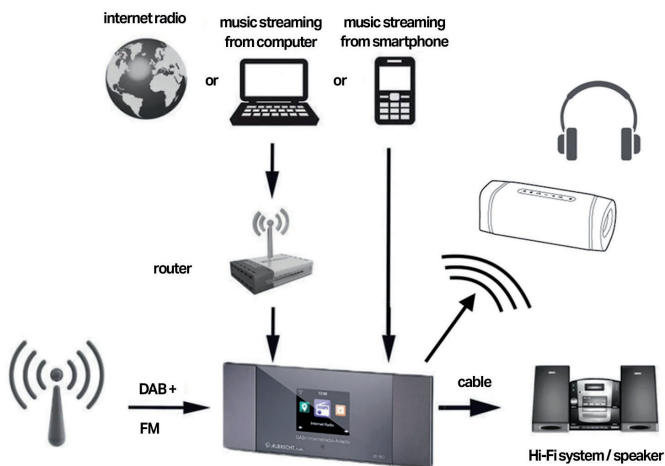

The **colour** display shows station names, station information and the time at a glance. The INFO button gives you even **more** information about bit and sample rate, codec, genre, location and date.

In addition, music data can be **transferred** from the PC to the stereo system or music can be sent **wirelessly** to an external speaker.

KEY FEATURES

Optical output
for digital transmission quality

Music send function
(e.g. from the DR463+ to a Bluetooth speaker)

Music streaming
from online music services
(e.g. Amazon Music, Deezer, etc.)

ALBRECHT DR 463+

FEATURES

- 250 memory locations each for Internet radio and DAB
- radio alarm clock with 2 adjustable alarms
- music send function (to a Bluetooth speaker)
- timer & sleep timer
- weather forecast displayed on standby screen
- energy saving mode / dimmer
- menu navigation in 17 languages
- measurements: 190 x 75 x 35 mm
- weight: 256 g
- power supply: 230 V
- line-out cinch port
- optical output